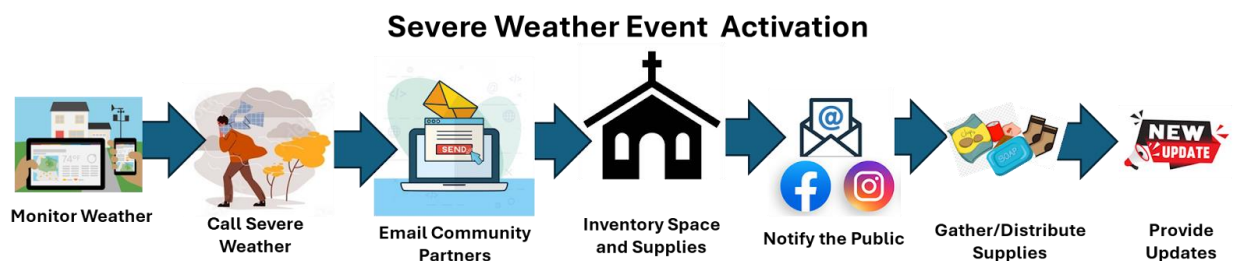

Severe Weather Task Force

Who We Are

Council for the Homeless and community partners work together to form the Severe Weather Task Force to ensure the safety of our unhoused neighbors during severe weather events.

Council for the Homeless is the coordinating agency for the Homeless Response System and leads the Clark County Severe Weather Task Force to ensure the safety of our unhoused neighbors during severe weather events. This work collaborates closely with many local agencies and governmental organizations. Council for the Homeless is the Clark County coordinating agency of the Homeless Response System, which includes calling for severe weather in the county for our unhoused community. Coordinating severe weather response is done through partnering with community warming and cooling shelters and our community hospitality shelters.

What the Task Force Does

The purpose of the Severe Weather Task Force is to assist our unhoused community members in finding shelter during severe weather events. When there is a severe weather event, CFTH will coordinate with CRESA, Clark County, the City of Vancouver, and our community shelter partners to initiate the Homeless Response System to create as much shelter as possible for our unhoused community members. CFTH coordinates the Homeless Response Emergency System to ensure we support and provide our unhoused community members' safety and refuge from the heat, wildfire smoke, cold, rain, and other natural disasters and man-made events.

How We Activate a Severe Weather Event

The Task Force works alongside CRESA, the National Weather Service, AirNow, and the Emergency Alert System to constantly monitor the weather. In the winter we look at the risk for hypothermia, and rain chill. In the summer we evaluate the risk for unhealthy air quality and the potential for heat-related emergencies. We also look at the risk of flooding and flash flooding, thunderstorms, tornadoes, and lightning throughout the year.